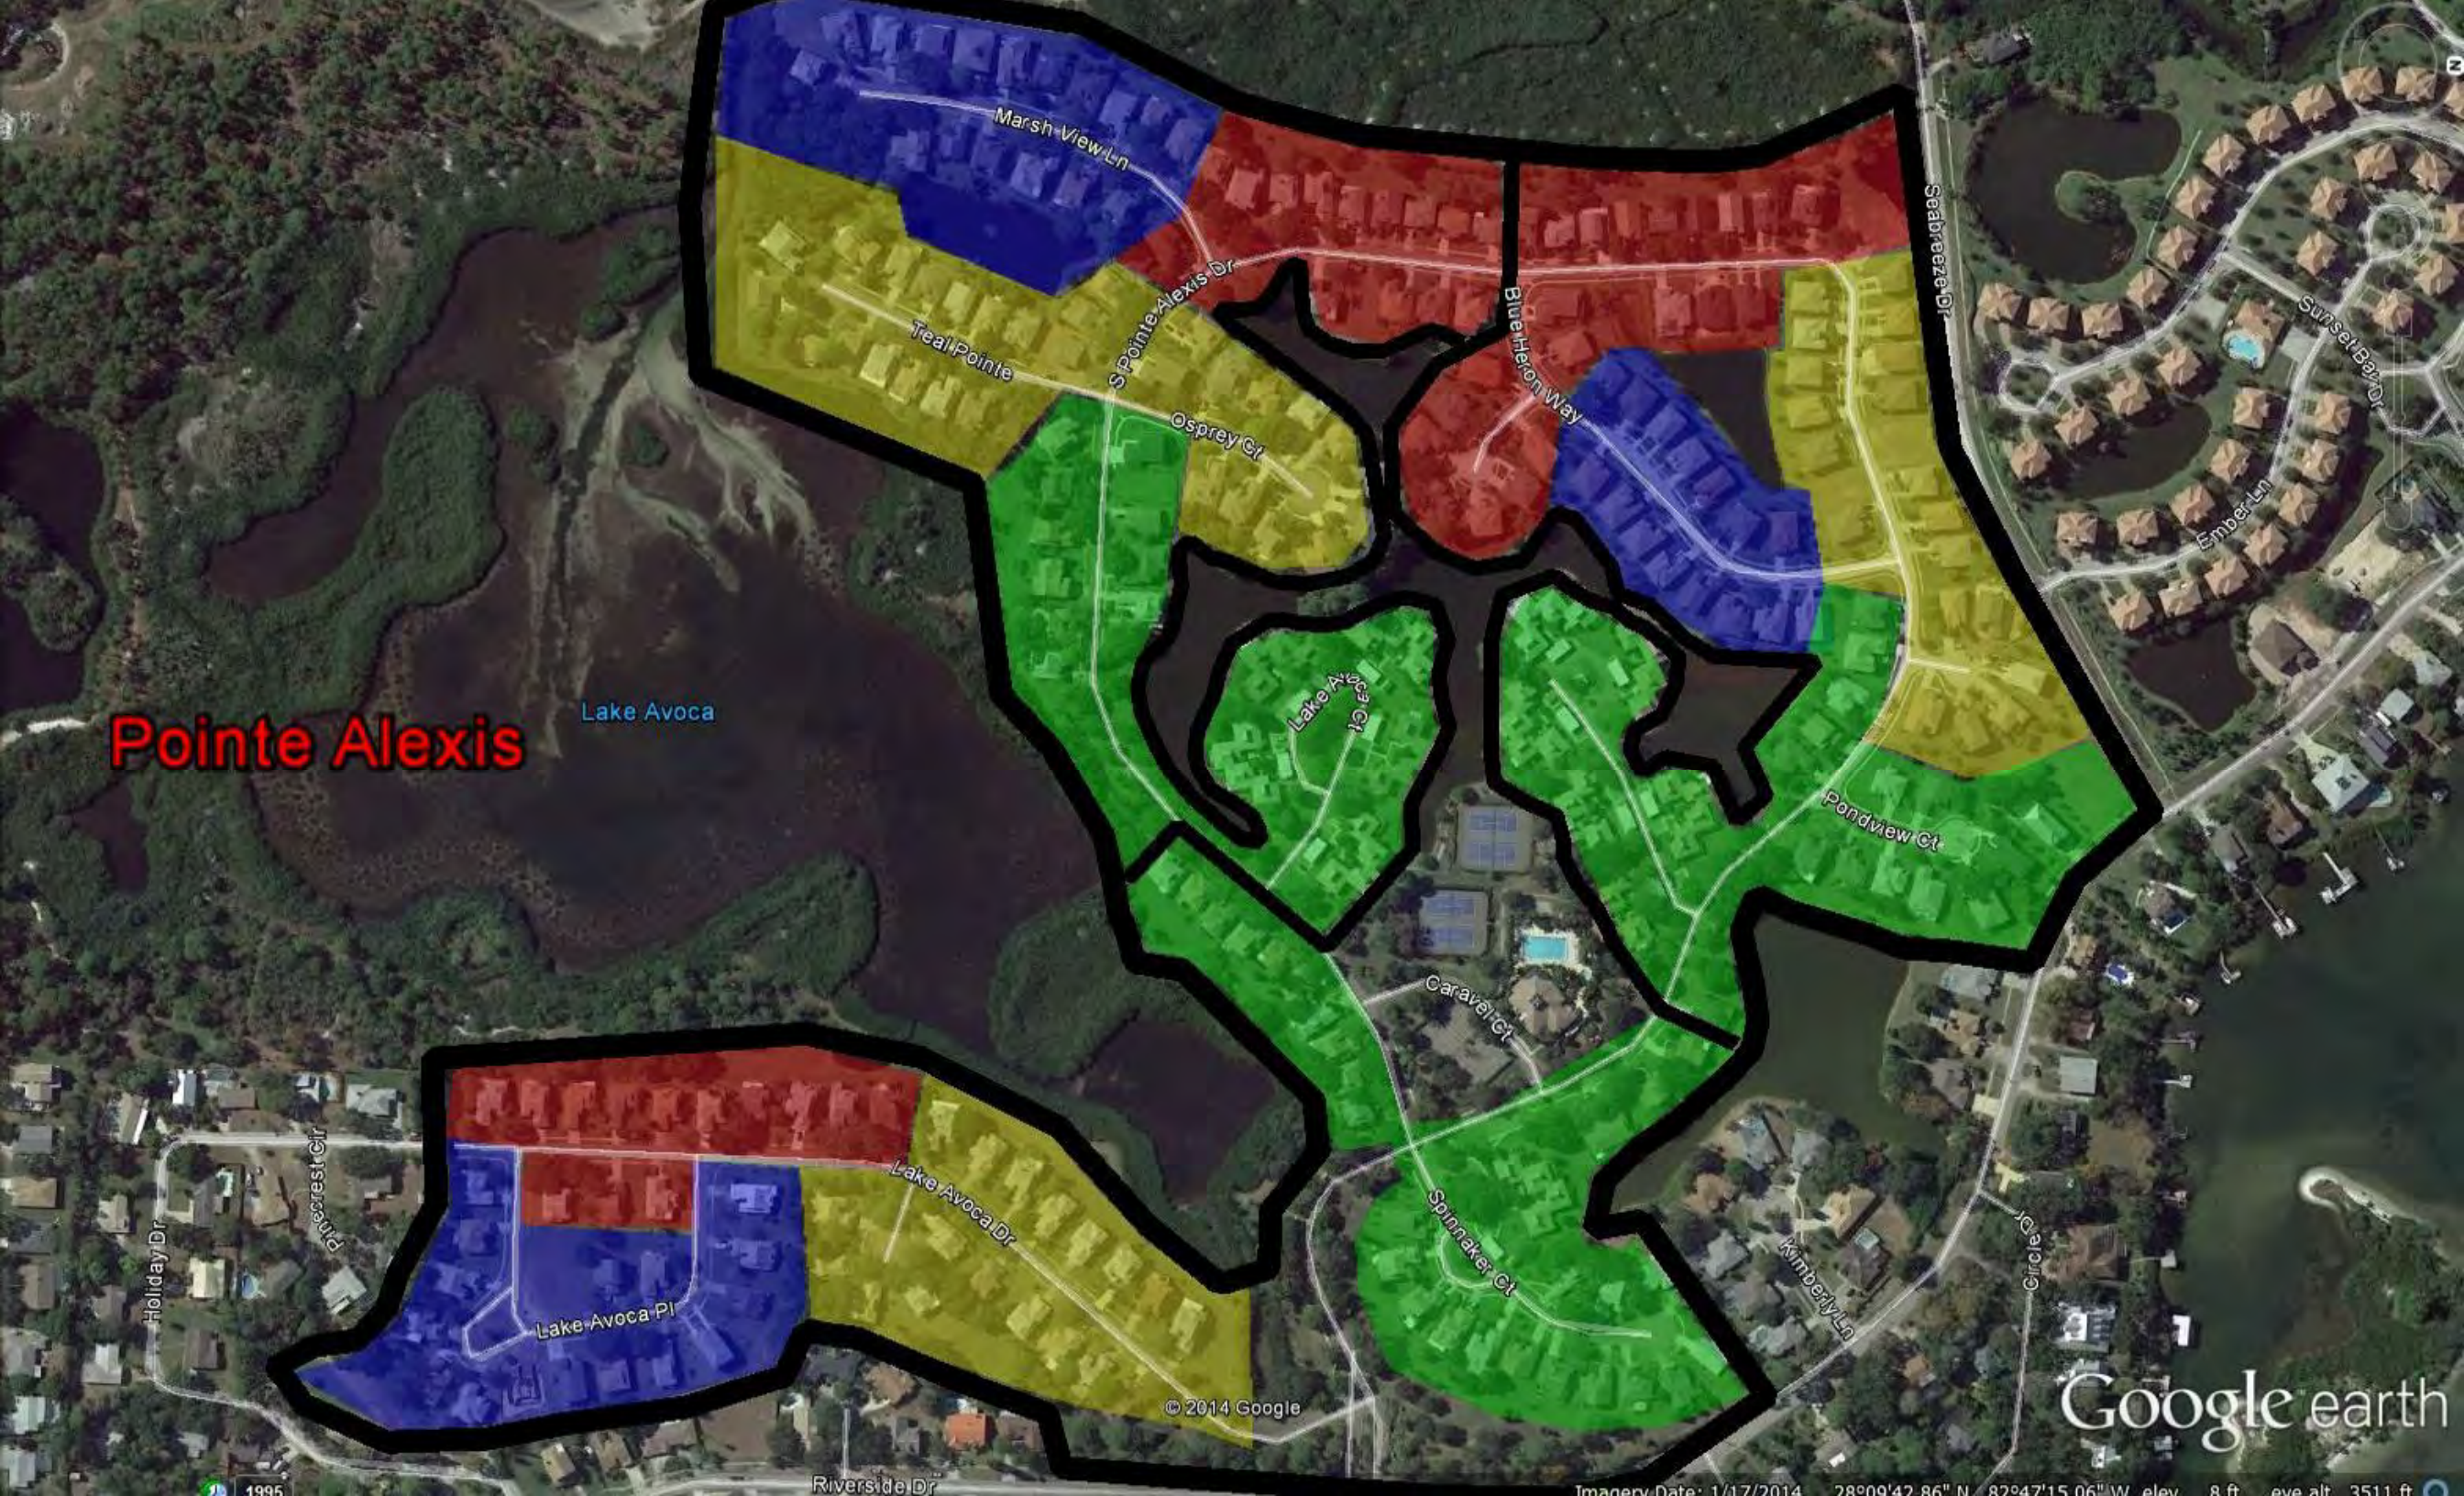

# Pointe Alexis

Lake Avoca

© 2014 Google

Google earth

Imagery Date: 1/17/2014 28°09'42.86" N, 82°47'15.06" W elev. 8 ft eye alt. 3511 ft

1995